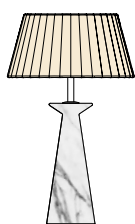

Koni[®]

(Optional accessory
990202)

Cement
140161

White Marble
140262

Black Marble
140363

Green Marble
140464

LED rechargeable lamp
Touch switch, Soft on/off
Dimmable: 5%-100%
IP20

Materials:

- Lamp Base: Cement / Marble
- Lampshade: Fabric
- Aluminium die-casting
- Frosted PC

Charging time: 5h

Working time: 11h

Input: DC 5V = 2A (Adapter not included)

Power: 5W, 5V

Lithium Battery: 2*3500 mAh

LED: Lumileds 4014