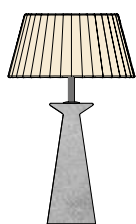

Koni[®]

(Optional accessory
990202)

Cement
140161

White Marble
140262

Black Marble
140363

Green Marble
140464

LED rechargeable lamp
Touch switch, Soft on/off
Dimmable: 5%-100%
IP20

Materials:

- Lamp Base: Cement / Marble
- Lampshade: Fabric
- Aluminium die-casting
- Frosted PC

Charging time: 5h

Working time: 11h

Input: DC 5V = 2A (Adapter not included)

Power: 5W, 5V

Lithium Battery: 2*3500 mAh

LED: Lumileds 4014

Lumens: Max.325

CCT: 2200K / 2700K / 3000K

CRI ≥80

inner box size: 22.5 x 16.5 x 56 cm

master: 4 pieces

Master size: 46.5 x 34.5 x 58 cm

Net Weight: 7.4 kg

Gross Weight: 11.1 kg