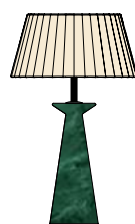

Koni[®]

(Optional accessory
990202)

Cement
140161

White Marble
140262

Black Marble
140363

Green Marble
140464

LED rechargeable lamp
Touch switch, Soft on/off
Dimmable: 5%-100%
IP20

Materials:

- Lamp Base: Cement / Marble
- Lampshade: Fabric
- Aluminium die-casting
- Frosted PC

Charging time: 5h

Working time: 11h

Input: DC 5V = 2A (Adapter not included)

Power: 5W, 5V

Lithium Battery: 2*3500 mAh

LED: Lumileds 4014