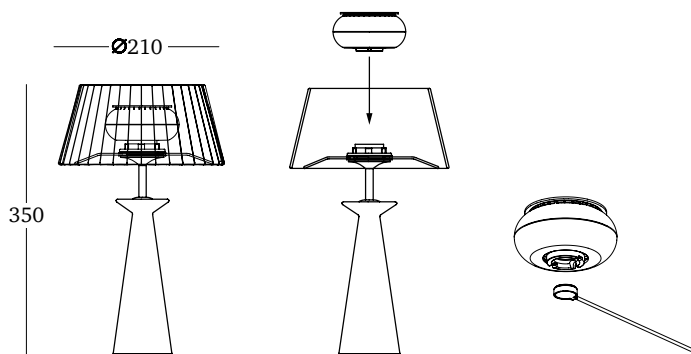

Koni[®]

(Optional accessory
990202)

Cement
140161

White Marble
140262

Black Marble
140363

Green Marble
140464

LED rechargeable lamp
Touch switch, Soft on/off
Dimmable: 5%-100%
IP20

Materials:

- Lamp Base: Cement / Marble
- Lampshade: Fabric
- Aluminium die-casting
- Frosted PC

Charging time: 5h

Working time: 11h

Input: DC 5V = 2A (Adapter not included)

Power: 5W, 5V

Lithium Battery: 2*3500 mAh

LED: Lumileds 4014

Lumens: Max.325

CCT: 2200K / 2700K / 3000K

CRI ≥80

inner box size: 22.5 x 16.5 x 56 cm

master: 4 pieces

Master size: 46.5 x 34.5 x 58 cm

Net Weight: 7.4 kg

Gross Weight: 11.1 kg