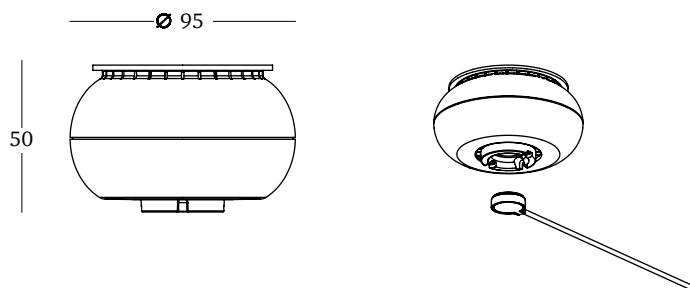

Lumi Core [®] (Industrial Patent)

Wireless Rechargeable Bulb

(Optional accessory
990202)

990101

LED rechargeable lamp
Touch switch, Soft on/off
Dimmable: 5%-100%
IP20

Materials:

- Frosted PC

Charging time: 5h

Inner box size: 10 x 10 x 5.5 cm

Master: 12 pieces

Master box: 21.5 x 18 x 12 cm

Net Weight: 2.4 kg

Glossy Weight: 3.2 kg