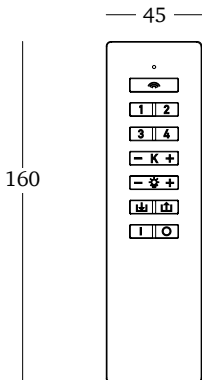

# Remote Control®

990202

(Optional accessory 990202)

Material: not flammable technopolymer (UL94 - V0)

Inner box size: 5.5 x 2.5 x 17cm  
 Master: 24 pieces  
 Master box: 18.5 x 22 x 18.5cm  
 Net Weight: 2.4kg  
 Gross Weight: 2.8kg