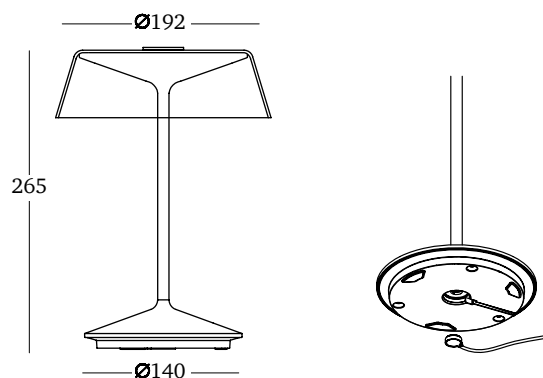

Vitrum[®]

210109	Corten	
210133	Matt Gold	

LED rechargeable lamp
 Touch switch, Soft on/off
 Dimmable: 5%-100%
 IP65 

Materials:

- Aluminium die-casting
- Powder coating painting
- Amber glass
- Frosted polycarbonate diffuser

CRI ≥80

Inner box size: 23 x 21 x 32 cm

Master: 4 pieces

Master size: 47.5 x 43.5 x 33.5 cm

Net weight: 4.8 kg

Gross weight: 9.1 kg