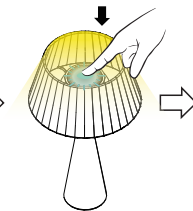

max. 365 lm

5 h (max.2A)

11h

Lumileds 4014

REMOTE CONTROL
(Optional accessory
990202)

🕒 > 1"

3x

1.