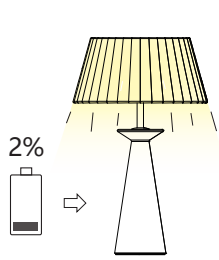

max. 365 lm

5 h (max.2A)

11h

Lumileds 4014

REMOTE CONTROL
(Optional accessory
990202)

🕒 > 1"

3x

1.