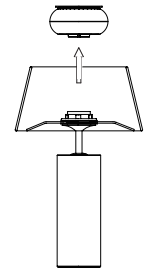

max. 365 lm

5 h (max.2A)

11h

Lumileds 4014

REMOTE CONTROL
(Optional accessory
990202)

🕒 > 1"

3x

1.