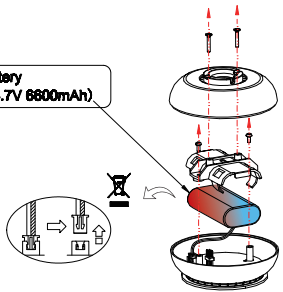

1.

2.

Li-Ion battery
(18650 3.7V 6600mAh)