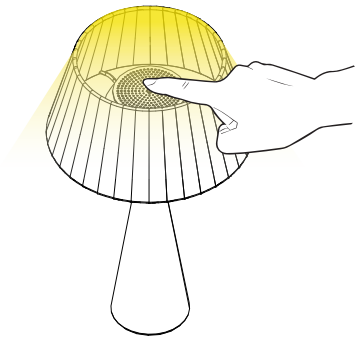

max. 365 lm

5 h (max.2A)

11h

Lumileds 4014

REMOTE CONTROL
(Optional accessory
990202)

🕒 > 1"

3x

1.