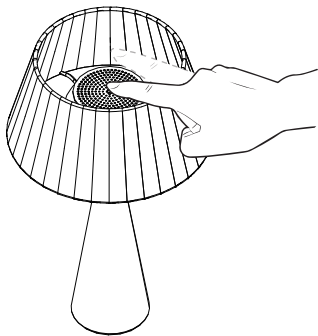

max. 365 lm

5 h (max.2A)

11h

Lumileds 4014

REMOTE CONTROL
(Optional accessory
990202)

🕒 > 1"

3x

1.