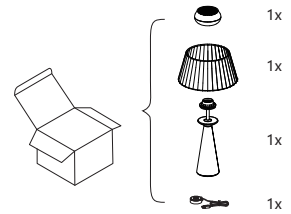

max. 365 lm

5 h (max.2A)

11h

Lumileds 4014

REMOTE CONTROL
(Optional accessory
990202)

🕒 > 1"

3x

1.