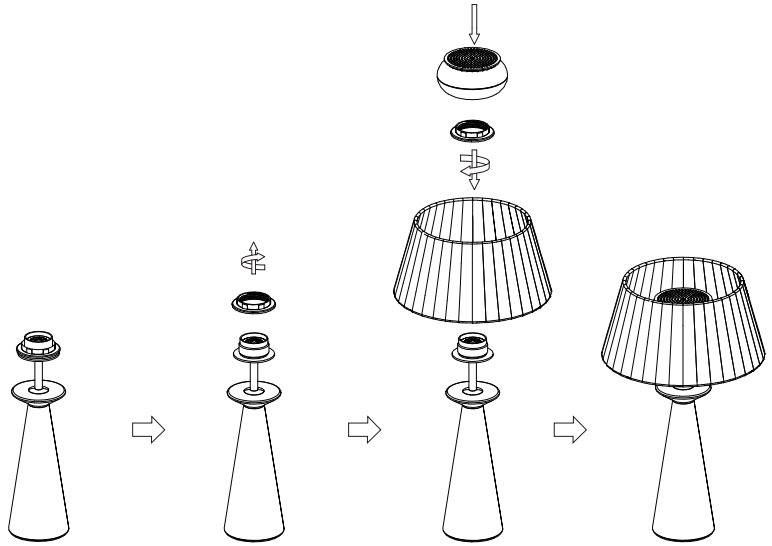

max. 365 lm

5 h (max.2A)

11h

Lumileds 4014

REMOTE CONTROL
(Optional accessory
990202)

🕒 > 1"

3x

1.