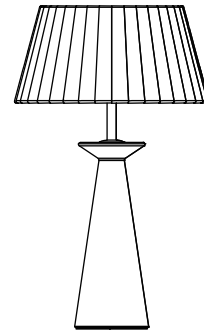

UBÌQUA

CORDLESS LIGHT. LIMITLESS LIFE

DESIGNED IN ITALY. MADE IN CHINA
www.ubiquallamps.com
www.ubiquallamps.eu

UBÌQUA

KONI

DESIGNED BY
FRANCO PAGLIARINI

Input DC 5V max.2A

Watt 5W