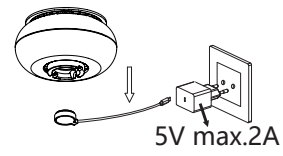

max. 365 lm

5 h (max.2A)

11h

Lumileds 4014

REMOTE CONTROL
(Optional accessory
990202)

🕒 > 1"

3x

1.