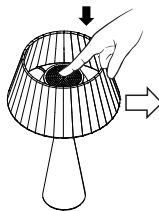

max. 365 lm

5 h (max.2A)

11h

Lumileds 4014

REMOTE CONTROL
(Optional accessory
990202)

🕒 > 1"

3x

1.