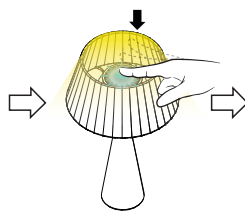

max. 365 lm

5 h (max.2A)

11h

Lumileds 4014

REMOTE CONTROL
(Optional accessory
990202)

🕒 > 1"

3x

1.