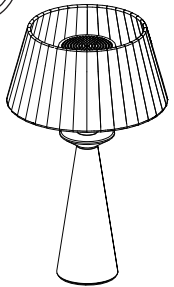

UBÌQUA

CORDLESS LIGHT. LIMITLESS LIFE

DESIGNED IN ITALY. MADE IN CHINA
www.ubiquallamps.com
www.ubiquallamps.eu

UBÌQUA

KONI

DESIGNED BY
FRANCO PAGLIARINI

Input DC 5V max.2A

Watt 5W