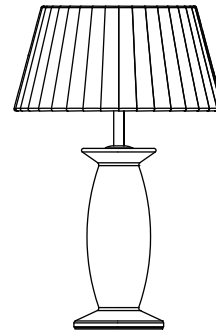

UBÌQUA

CORDLESS LIGHT. LIMITLESS LIFE

DESIGNED IN ITALY. MADE IN CHINA
www.ubiquallamps.com
www.ubiquallamps.eu

UBÌQUA

PING

DESIGNED BY
FRANCO PAGLIARINI

REMOTE CONTROL
(Optional accessory
990202)

Input DC 5V max.2A

Watt 5W

 **max. 365 lm**

 **5 h (max.2A)**

 **11h**

 **Lumileds 4014**

-  1x
-  1x
-  1x
-  1x

🕒 > 1"

3x