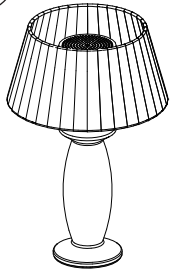

UBÌQUA

CORDLESS LIGHT. LIMITLESS LIFE

DESIGNED IN ITALY. MADE IN CHINA
www.ubiquallamps.com
www.ubiquallamps.eu

UBÌQUA

PING

DESIGNED BY
FRANCO PAGLIARINI

REMOTE CONTROL
(Optional accessory
990202)

Input DC 5V max.2A

Watt 5W

 **max. 365 lm**

 **5 h (max.2A)**

 **11h**

 **Lumileds 4014**

-  1x
-  1x
-  1x
-  1x

🕒 > 1"

3x