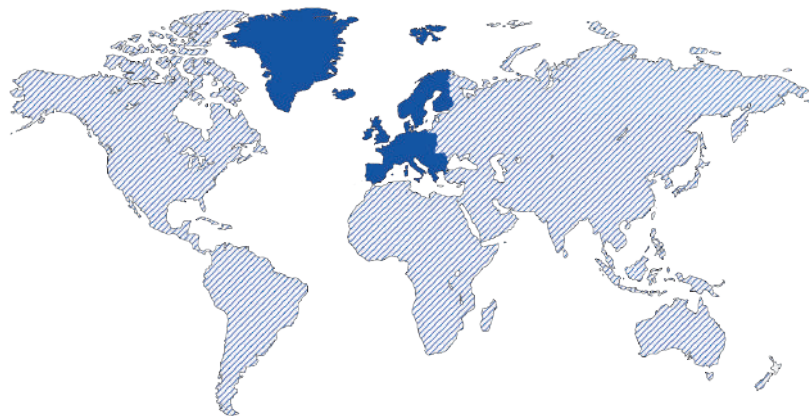

Europe:

Worldwide:

www.ubiquallamps.eu

www.ubiquallamps.com

info@eddsrl.eu

info@ubiquallamps.com