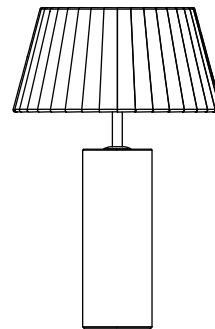

UBÌQUA

CORDLESS LIGHT. LIMITLESS LIFE

DESIGNED IN ITALY. MADE IN CHINA
www.ubiquallamps.com
www.ubiquallamps.eu

UBÌQUA

STILOS

DESIGNED BY
FRANCO PAGLIARINI

REMOTE CONTROL
(Optional accessory
990202)

Input DC 5V max.2A
Watt 5W
 **max. 365 lm**
 **5 h (max.2A)**
 **11h**
 **Lumileds 4014**

🕒 > 1"

1.

3.

Li-Ion battery
(18650 3.7V 6600mAh)

2.

Li-Ion battery
(18650 3.7V 6600mAh)

4.

Europe: