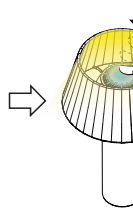

UBÌQUA

CORDLESS LIGHT. LIMITLESS LIFE

DESIGNED IN ITALY. MADE IN CHINA
www.ubiquallamps.com
www.ubiquallamps.eu

UBÌQUA

STILOS

DESIGNED BY
FRANCO PAGLIARINI

REMOTE CONTROL
(Optional accessory
990202)

Input DC 5V max.2A
Watt 5W
 **max. 365 lm**
 **5 h (max.2A)**
 **11h**
 **Lumileds 4014**