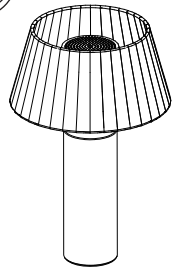

UBÌQUA

CORDLESS LIGHT. LIMITLESS LIFE

DESIGNED IN ITALY. MADE IN CHINA
www.ubiquallamps.com
www.ubiquallamps.eu

UBÌQUA

STILOS

DESIGNED BY
FRANCO PAGLIARINI

REMOTE CONTROL
(Optional accessory
990202)

Input DC 5V max.2A
Watt 5W
 **max. 365 lm**
 **5 h (max.2A)**
 **11h**
 **Lumileds 4014**

🕒 > 1"

1.

3.

Li-Ion battery
(18650 3.7V 6600mAh)

2.

Li-Ion battery
(18650 3.7V 6600mAh)

4.

Europe: