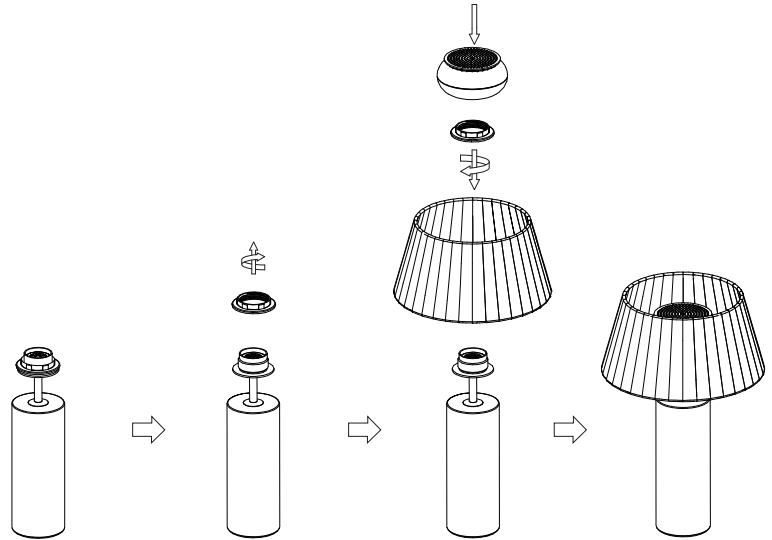

UBÌQUA

CORDLESS LIGHT. LIMITLESS LIFE

DESIGNED IN ITALY. MADE IN CHINA
www.ubiquallamps.com
www.ubiquallamps.eu

UBÌQUA

STILOS

DESIGNED BY
FRANCO PAGLIARINI

REMOTE CONTROL
(Optional accessory
990202)

Input DC 5V max.2A
Watt 5W
 **max. 365 lm**
 **5 h (max.2A)**
 **11h**
 **Lumileds 4014**

🕒 > 1"

1.

3.

Li-Ion battery
(18650 3.7V 6600mAh)

2.

Li-Ion battery
(18650 3.7V 6600mAh)

4.

Europe: