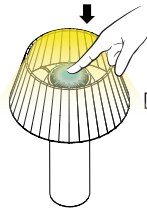

UBÌQUA

CORDLESS LIGHT. LIMITLESS LIFE

DESIGNED IN ITALY. MADE IN CHINA
www.ubiquallamps.com
www.ubiquallamps.eu

UBÌQUA

STILOS

DESIGNED BY
FRANCO PAGLIARINI

REMOTE CONTROL
(Optional accessory
990202)

Input DC 5V max.2A
Watt 5W
 **max. 365 lm**
 **5 h (max.2A)**
 **11h**
 **Lumileds 4014**