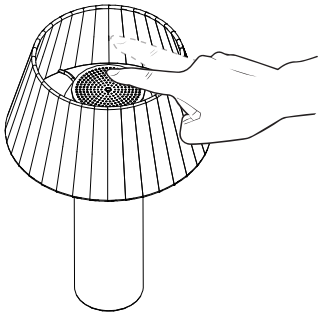

UBÌQUA

CORDLESS LIGHT. LIMITLESS LIFE

DESIGNED IN ITALY. MADE IN CHINA
www.ubiquallamps.com
www.ubiquallamps.eu

UBÌQUA

STILOS

DESIGNED BY
FRANCO PAGLIARINI

REMOTE CONTROL
(Optional accessory
990202)

Input DC 5V max.2A
Watt 5W
 **max. 365 lm**
 **5 h (max.2A)**
 **11h**
 **Lumileds 4014**